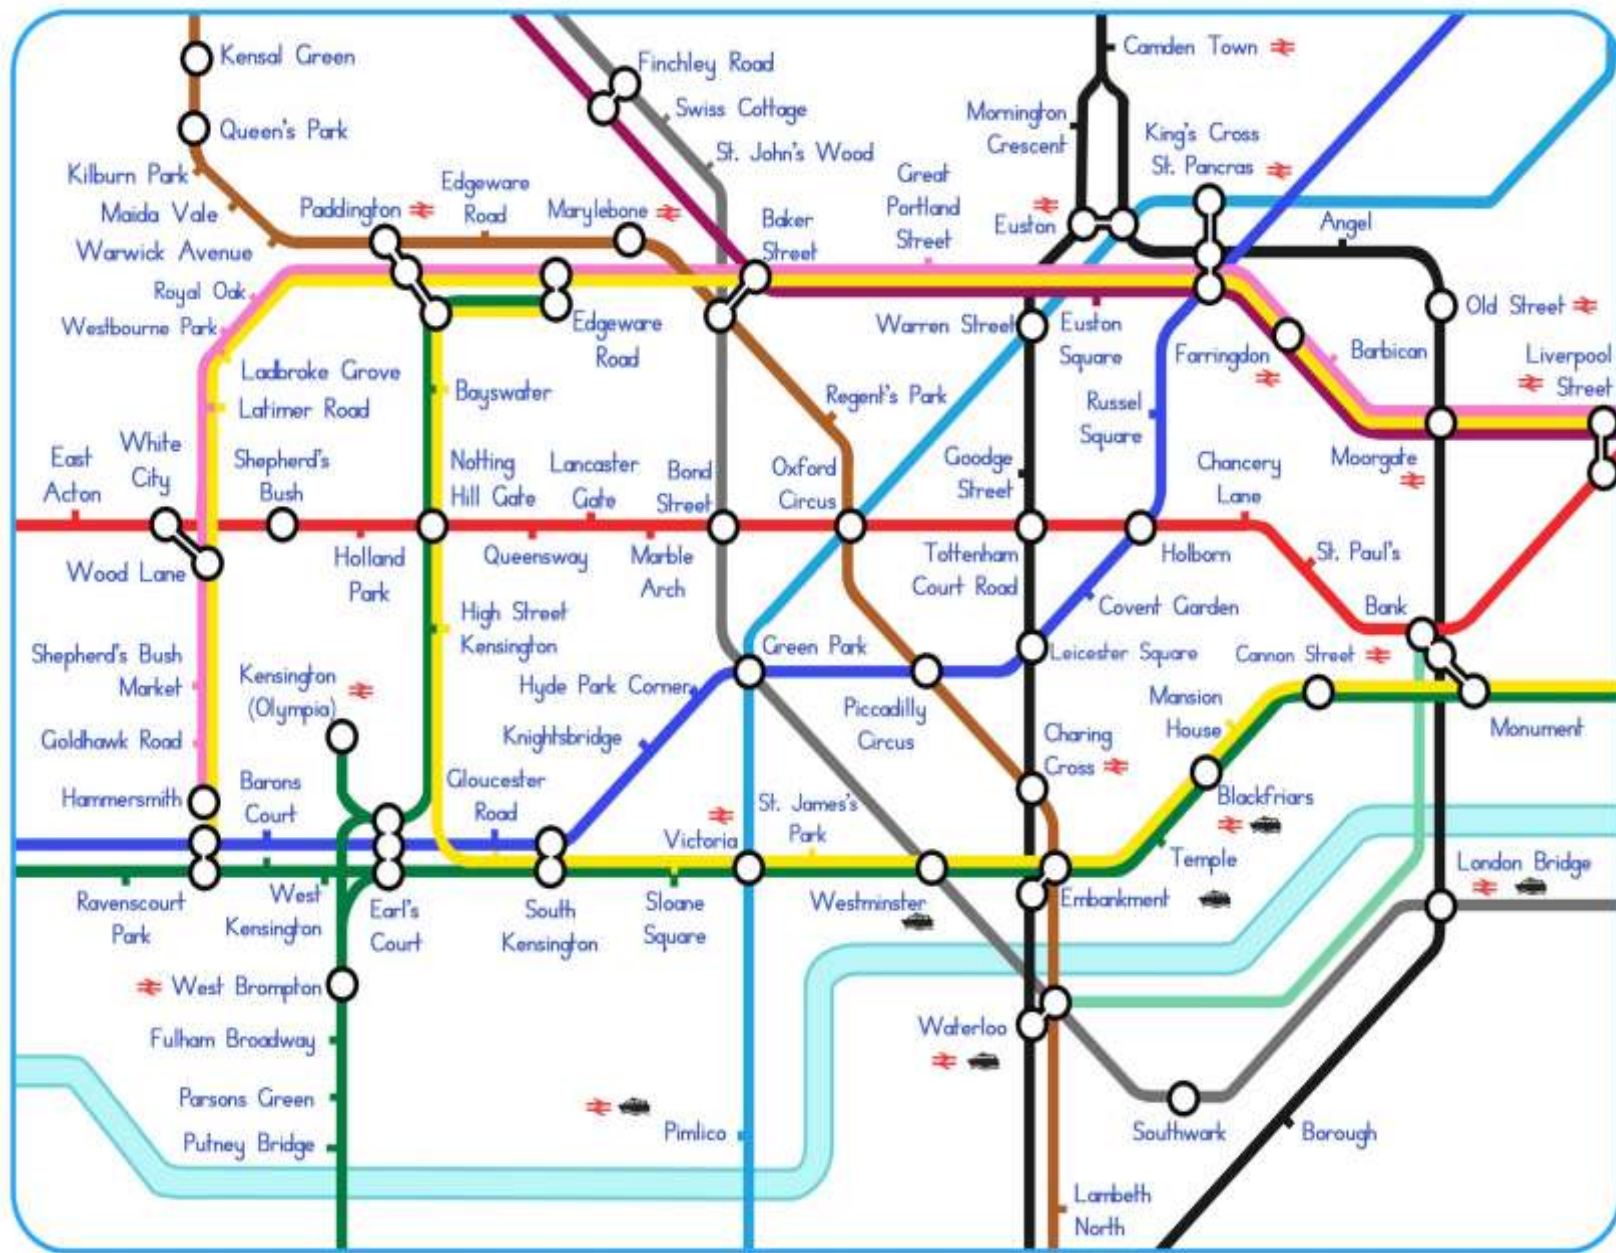

London Underground Map

Key to lines and symbols

-  Bakerloo
-  Central
-  Circle
-  District
-  Hammersmith and City
-  Jubilee
-  Metropolitan
-  Northern
-  Piccadilly
-  Victoria
-  Waterloo and City
-  Interchange Stations
-  Connections with Network Rail
-  Connections with riverboat services

London Underground Routes

You are at Waterloo. What line would you take to get to Monument?

You are at Edgware Road. What line would you take to get to Parsons Green?

You are at Bond Street. What lines would you take to get to Leicester Square?

Where would you change?

You are at Camden Town. What lines would you take to get to Southwark?

Where would you change?

You are at Kensal Green. What lines would you take to get to Ravenscourt Park?

London Underground Routes

You are at Notting Hill Gate. What line would you take to get to St. Paul's?

You are at Liverpool Street. What line would you take to get to Finchley Road?

You are at Westminster. What lines would you take to get to Knightsbridge?